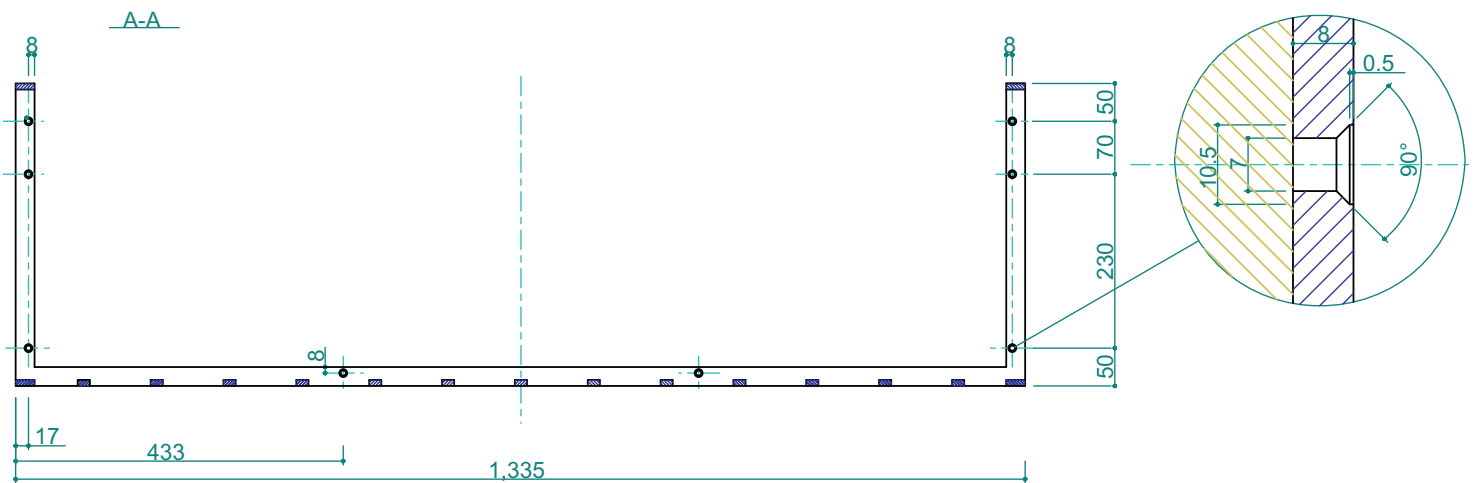

取付用ネジ穴詳細 scale=1:1

No.	004A	Title:	深井邸
View:	T	Subject:	2F窓 花台案
	L F R	Scale(Size)=	1:10(A3) Date: Sign: wtj
	B	LECKY METAL ORNAMENTS JAPAN	