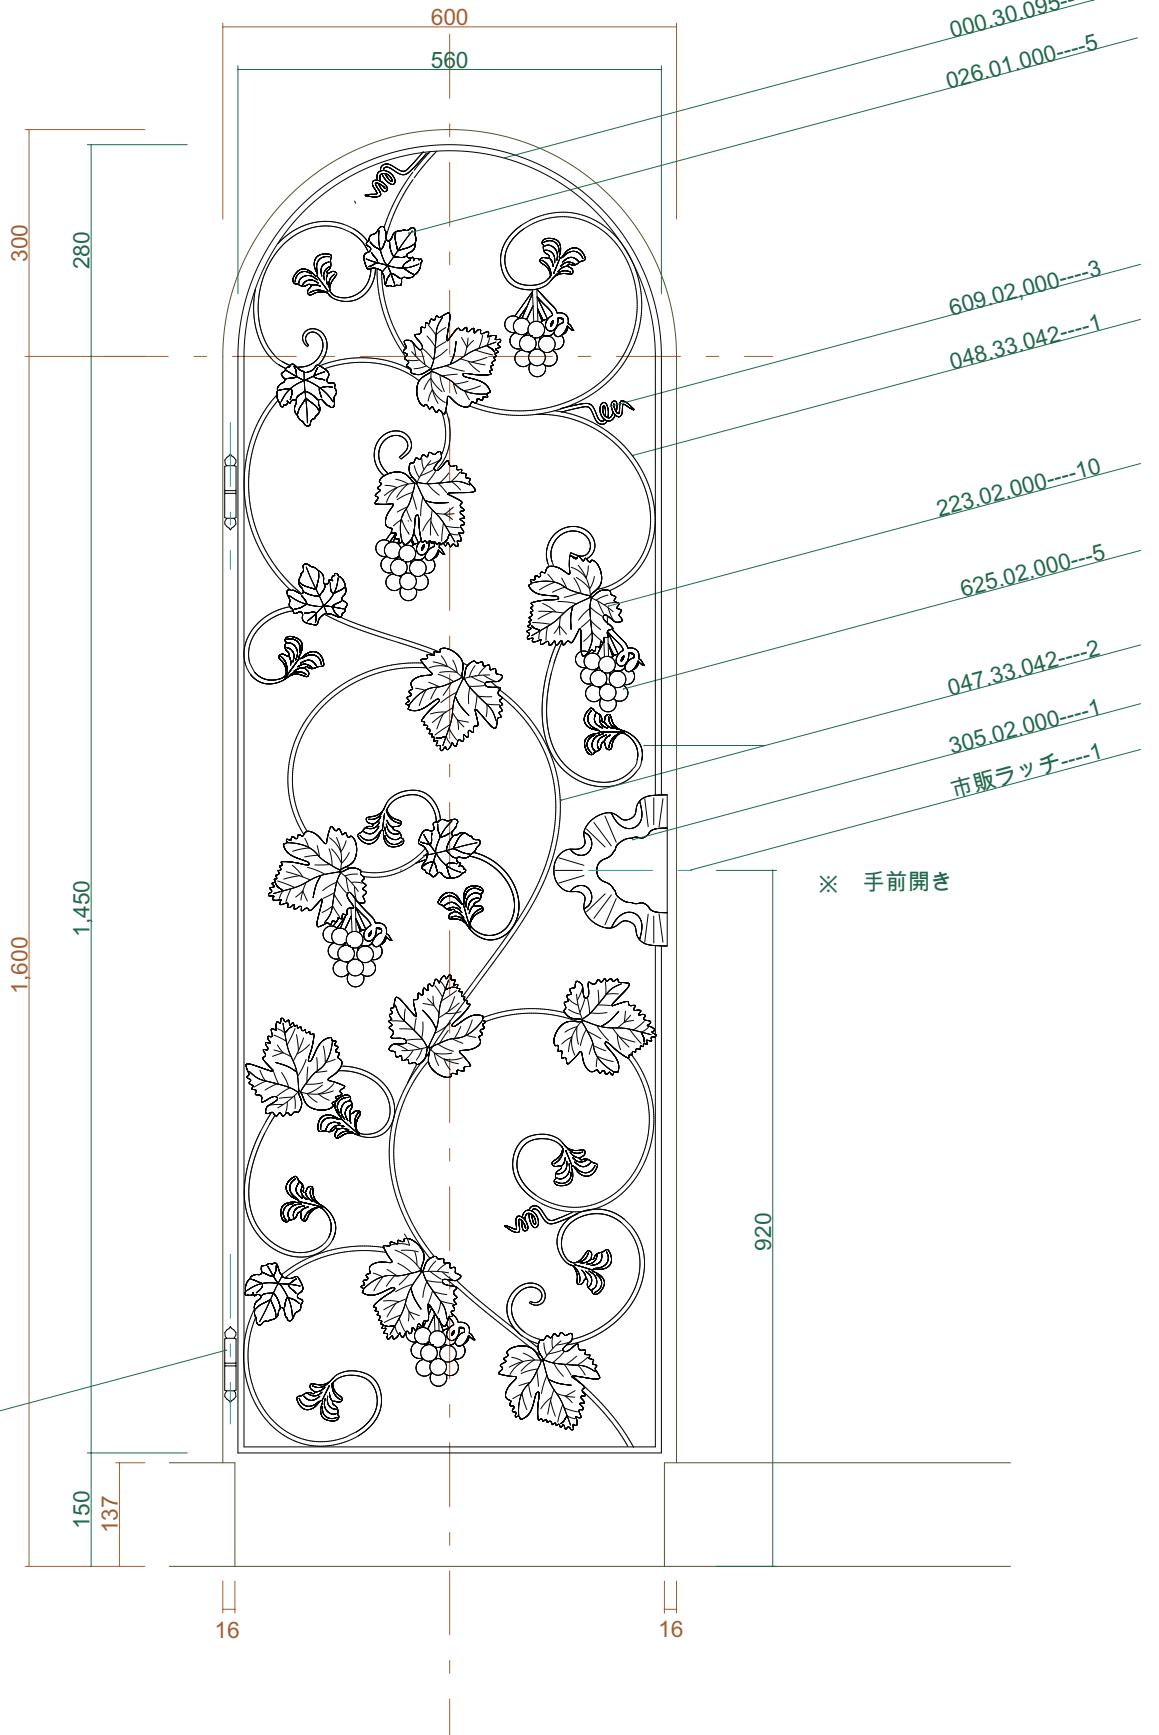

100.04.000----2
(取付用部品特注製作)

No.	Title: 収納庫扉		
View:	T	Subject: 収納庫扉	
	L	F	R
	B	Scale(Size)= 1:10(A4N) _ _ _ _ _ Date: _ _ _ _ _ Sigi: Wtj _	
LECKY METAL ORNAMENTS JAPAN			