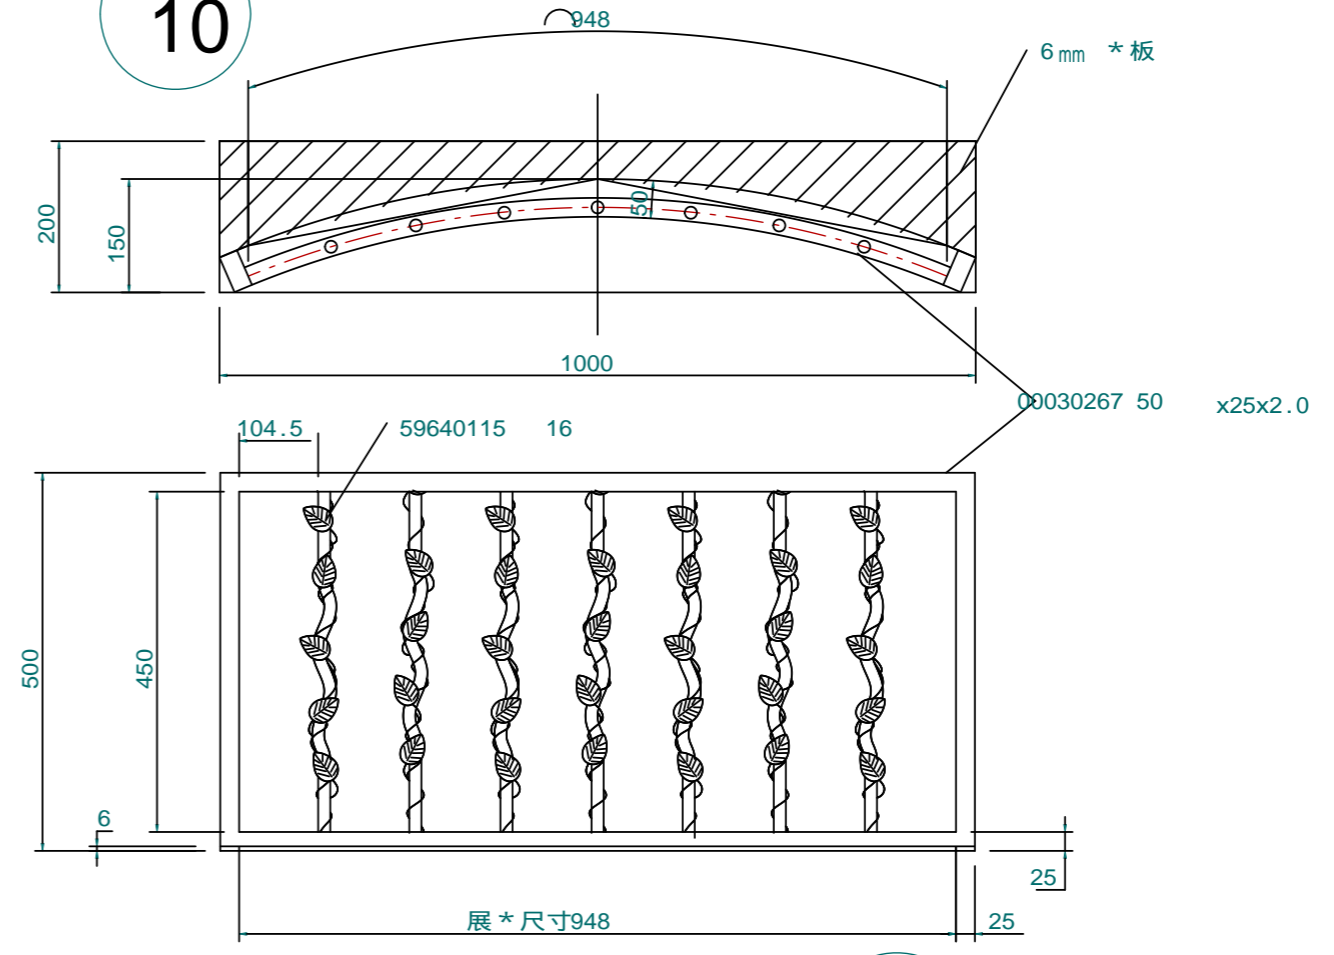

6

10

4

5

No.	1-0446-2	Title	0000
View:	T	Subject	0000
	L F R	Scale(Size)	1:10(A3)
	B	Date	-----
		Sign	yh wtj
LECKY METAL ORNAMENTS JAPAN			