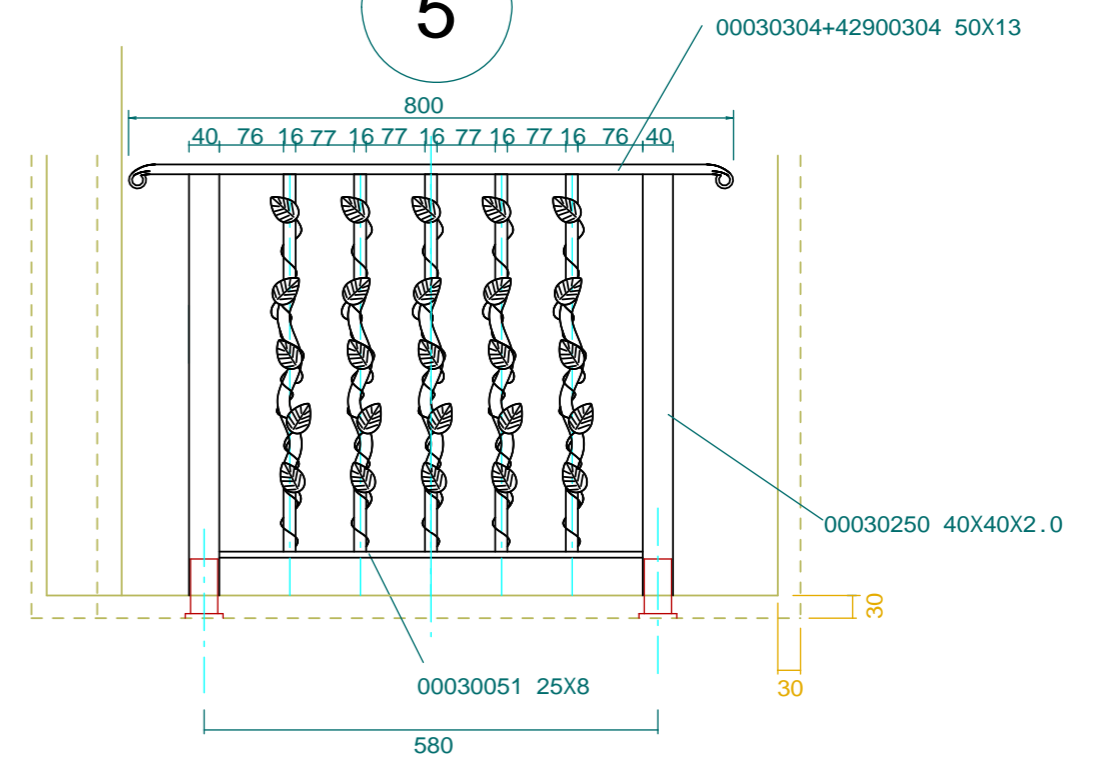

6

10

4

5

No.	1-0446-2	Title	0000
View:	T	Subject	0000
	L F R	Scale(Size)	1:10(A3)
	B	Date	-----
		Sign	yh wtj
LECKY METAL ORNAMENTS JAPAN			