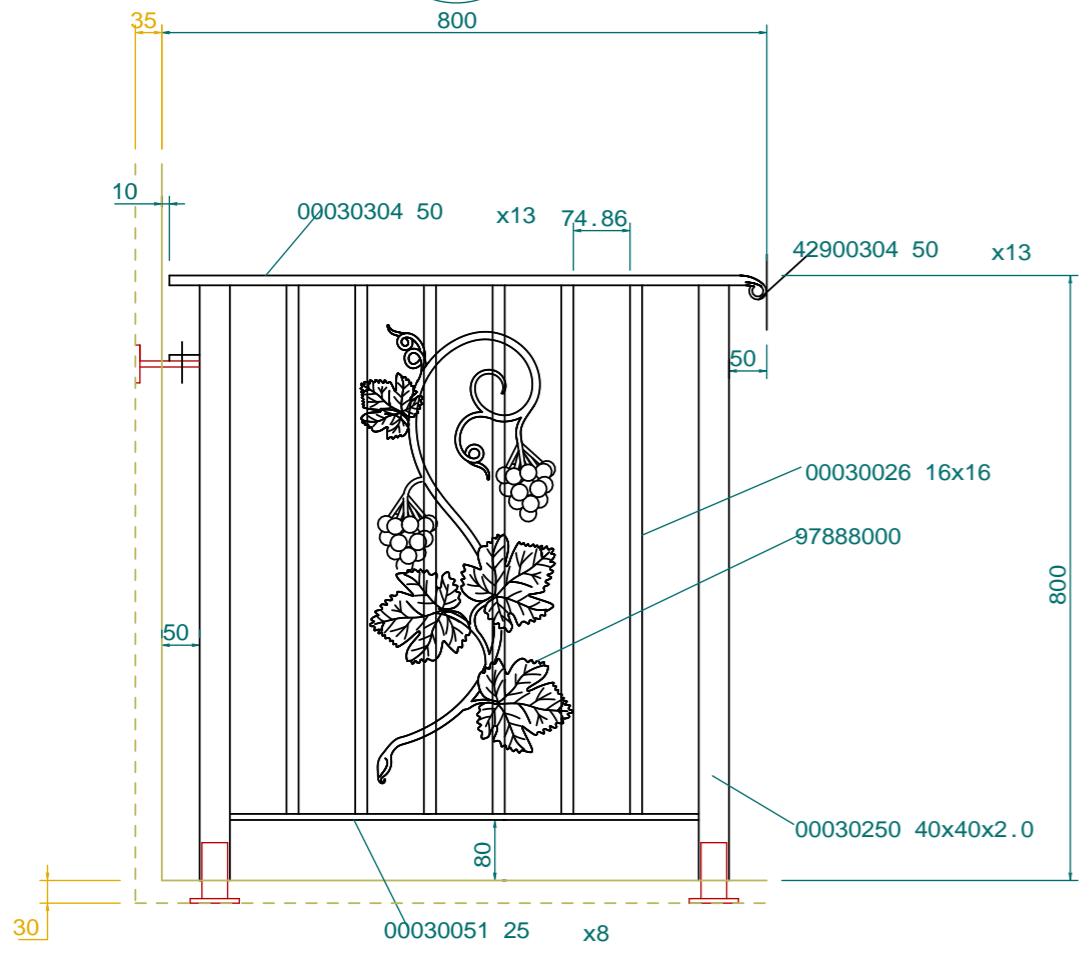

6

10

4

5

No.	1-0446-2	Title	0000
View:	T	Subject	0000
	L F R	Scale(Size)	1:10(A3)
	B	Date	-----
		Sign	yh wtj
LECKY METAL ORNAMENTS JAPAN			