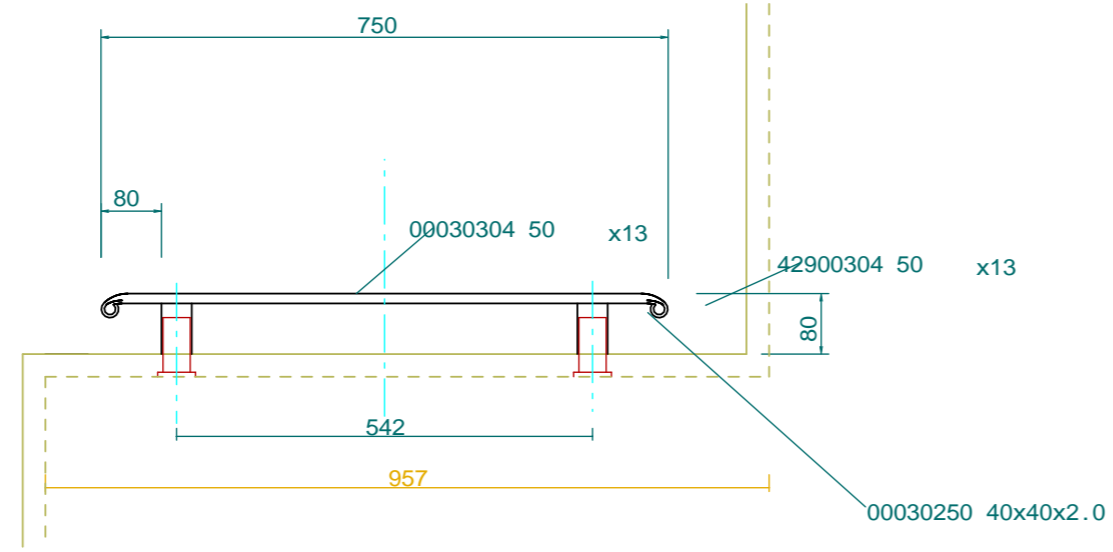

6

10

4

5

No.	1-0446-2	Title	0000
View:	T	Subject	0000
	L F R	Scale(Size)	1:10(A3)
	B	Date	-----
		Sign	yh wtj
LECKY METAL ORNAMENTS JAPAN			