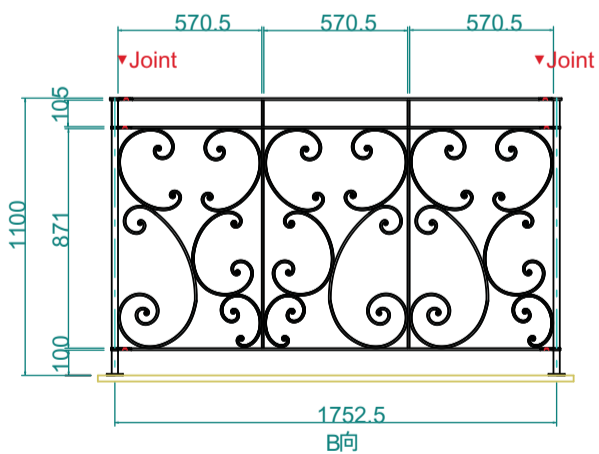

\* \* : 100241

BPL詳細 1:5

No. 1-0435	Title: 0000
View: T	Subject: 0000
L F R	Scale(Size) = 1:30(A3) Date: _____ Sign: yh
B	LECKY METAL ORNAMENTS JAPAN