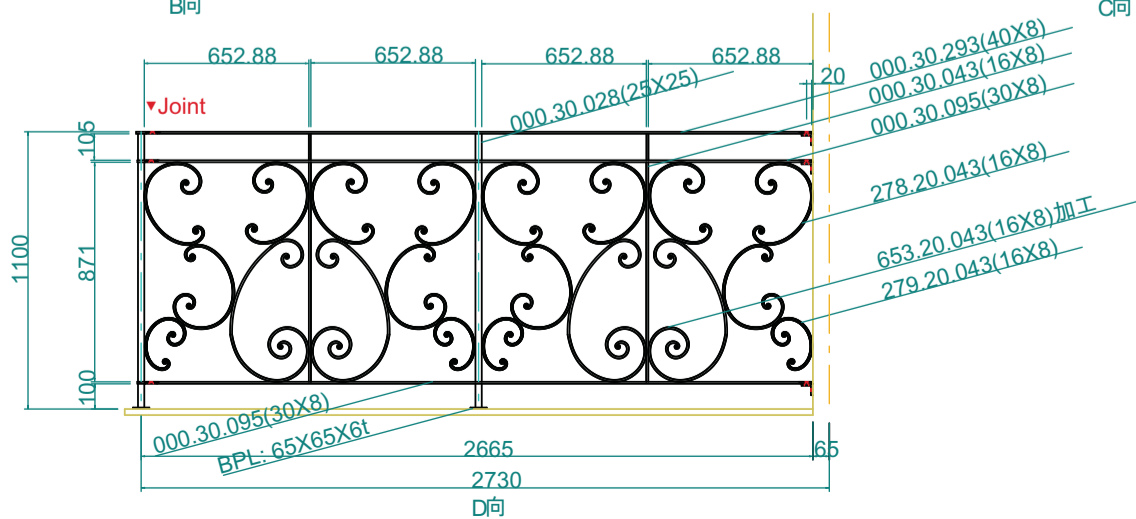

\* \* : 100241

BPL詳細 1:5

No. 1-0435	Title: 0000
View: T	Subject: 0000
L F R	Scale(Size) = 1:30(A3) Date: _____ Sign: yh
B	LECKY METAL ORNAMENTS JAPAN