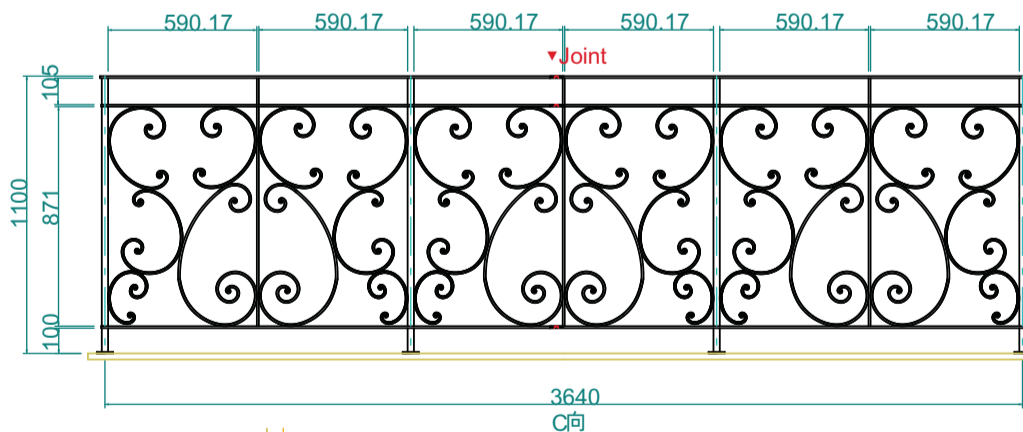

\* \* : 100241

BPL詳細 1:5

No. 1-0435	Title: 0000
View: T	Subject: 0000
L F R	Scale(Size) = 1:30(A3) Date: _____ Sign: yh
B	LECKY METAL ORNAMENTS JAPAN