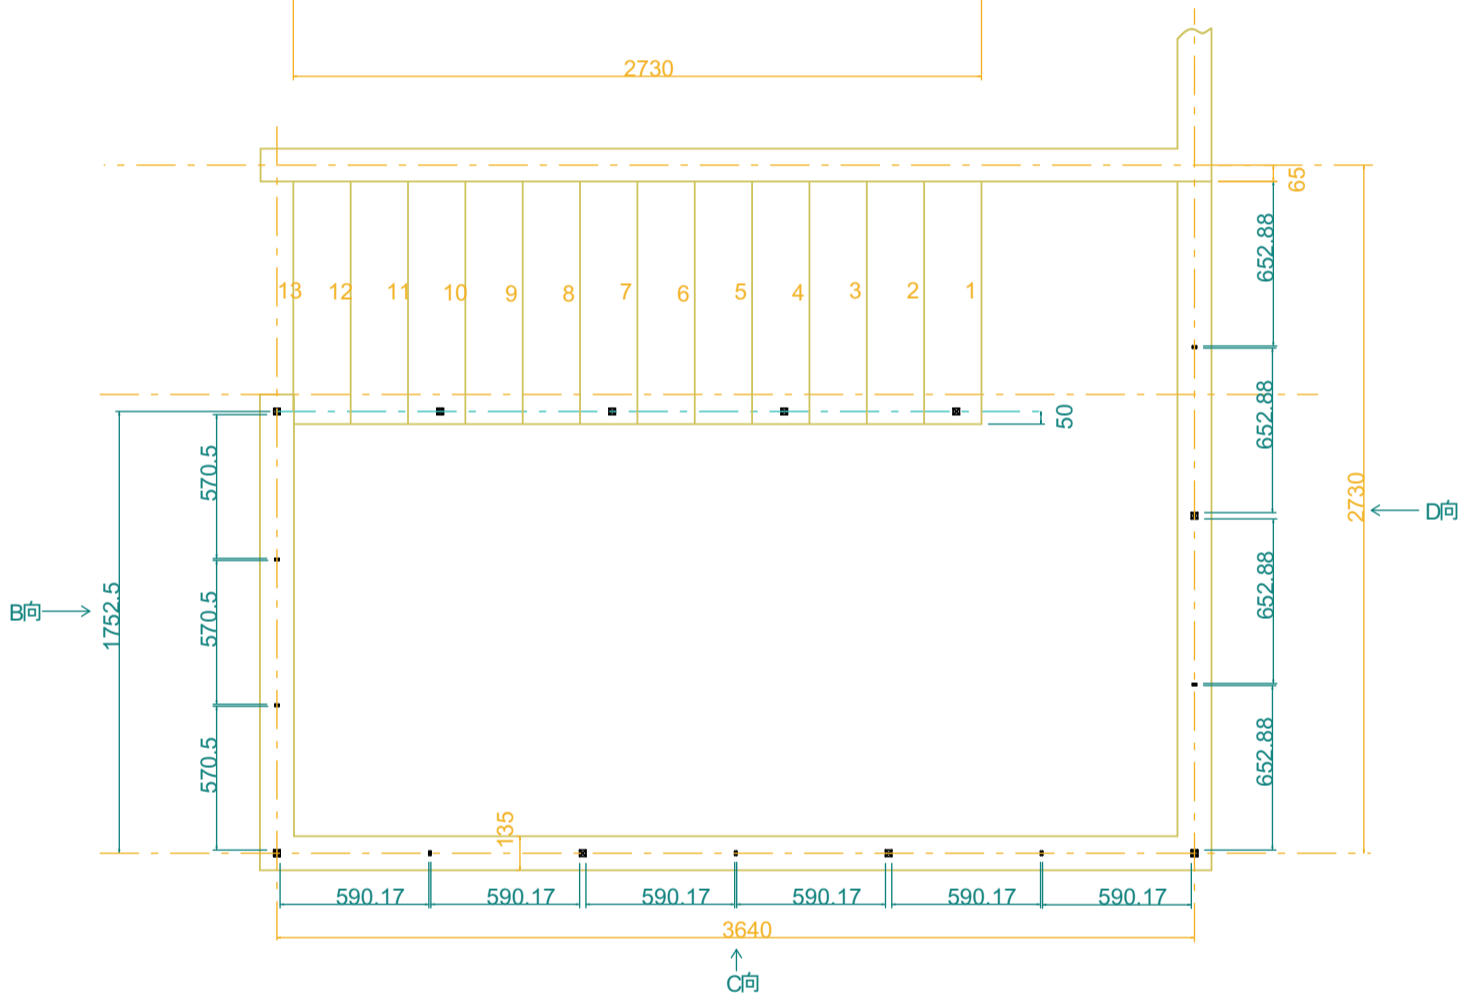

\* \* : 100241

BPL詳細 1:5

No. 1-0435	Title: 0000
View: T	Subject: 0000
L F R	Scale(Size) = 1:30(A3) Date: _____ Sign: yh
B	LECKY METAL ORNAMENTS JAPAN