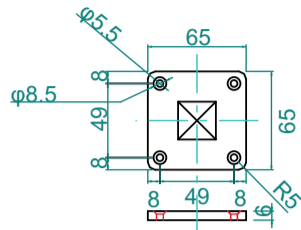

\* \* : 100241

BPL詳細 1:5

No. 1-0435	Title: 0000
View: T	Subject: 0000
L F R	Scale(Size) = 1:30(A3) Date: _____ Sign: yh
B	LECKY METAL ORNAMENTS JAPAN